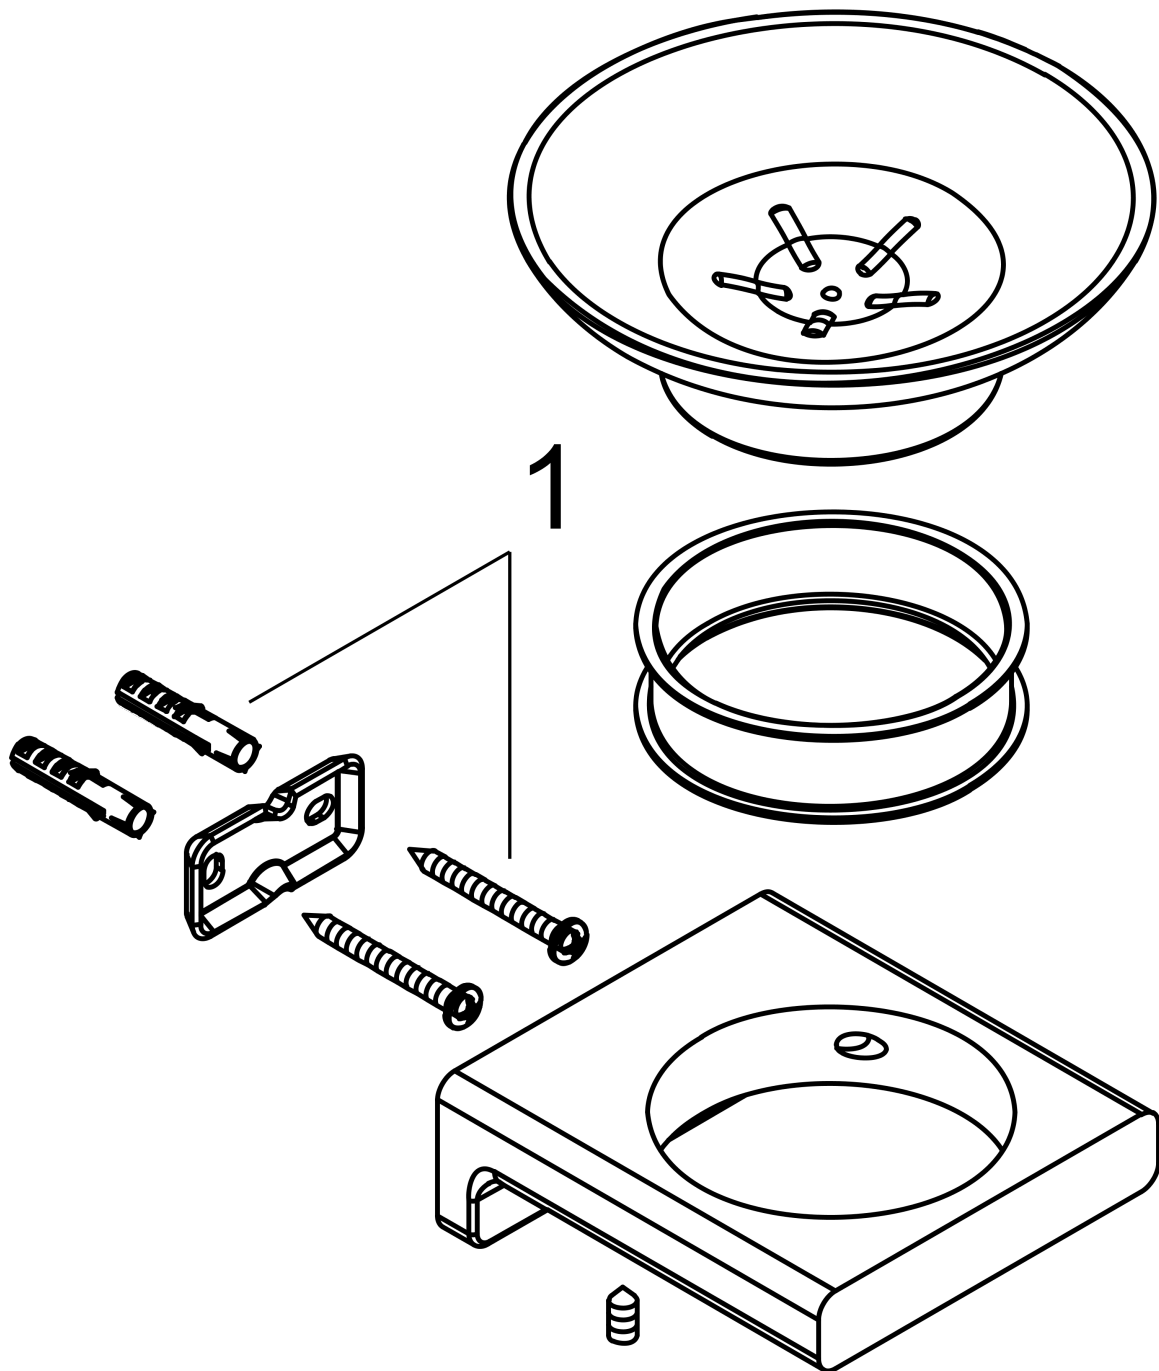

AddStoris

Soap dish

Surfaces: **Chrome** Article Number: **41746000**

Description

product features

- wall-mounted
- material recess: ceramic
- material holder: metal
- with mounting material
- concealed fastening
- drilling distance: 26 mm
- diameter drill hole: 6 mm

Design awards

reddot winner 2021

Product image

Scale drawing

AddStoris
Soap dish

Surfaces: **Chrome** Article Number: **41746000**

Exploded Drawing

Year of production: >04/21

AddStoris
Soap dish
 Surfaces: **Chrome** Article Number: **41746000**

Spare part list

Year of production: >04/21

Pos.	Description	Article Number	Price	PU
1	mounting set	40915000	-	1