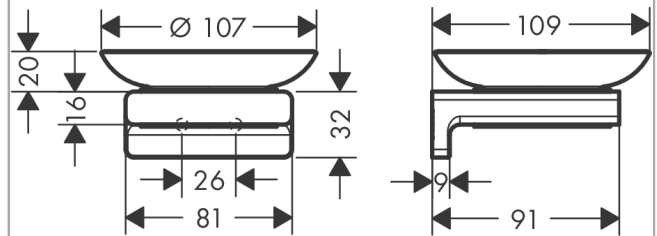

AddStoris

Soap dish

Surfaces: **Chrome** Article Number: **41746000**

Description

product features

- wall-mounted
- material recess: ceramic
- material holder: metal
- with mounting material
- concealed fastening
- drilling distance: 26 mm
- diameter drill hole: 6 mm

Design awards

reddot winner 2021

Product image

Scale drawing

AddStoris
Soap dish

Surfaces: **Chrome** Article Number: **41746000**

Exploded Drawing

Year of production: >04/21

AddStoris
Soap dish
 Surfaces: **Chrome** Article Number: **41746000**

Spare part list

Year of production: >04/21

Pos.	Description	Article Number	Price	PU
1	mounting set	40915000	-	1